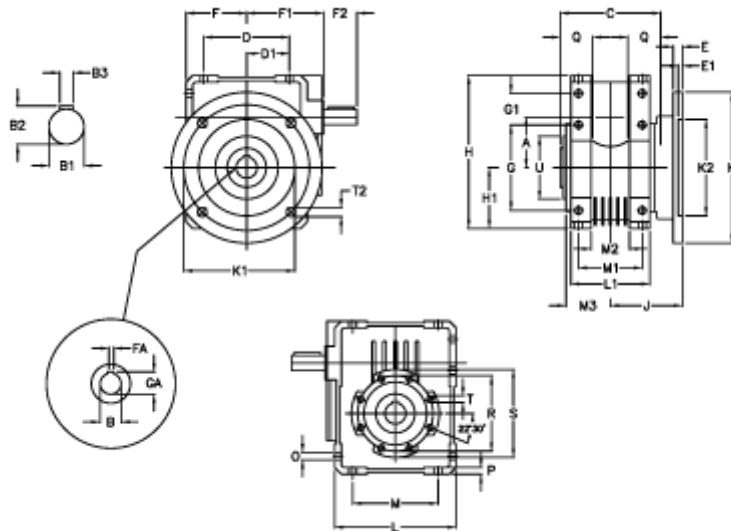

Article number: 3922075007500

Description: Worm gear with solid input shaft
W 75UFC1-7-HS unassembled

Measures

A = 75.00	Description = W75 UFC-xx-P71 B5	G1 = 46.5	L = 174	Q = 40
B = 30	E = 12	GA = 33.3	L1 = 104	R = 110
B1 = 19	E1 = 5	H = 220.5	M = 126	S = 125
B2 = 21.5	F = 87.0	H1 = 87.0	M1 = 82	T = M8x14
B3 = 6	F1 = 124.5	J = 85.0	M2 = 44	T2 = 12.5
C = 127	F2 = 40	K = 200	M3 = 58.5	U = 90
D = 109.5	FA = 8	K1 = 165	O = 10.5	
D1 = 46.5	G = 126	K2 = 130	P = 9	